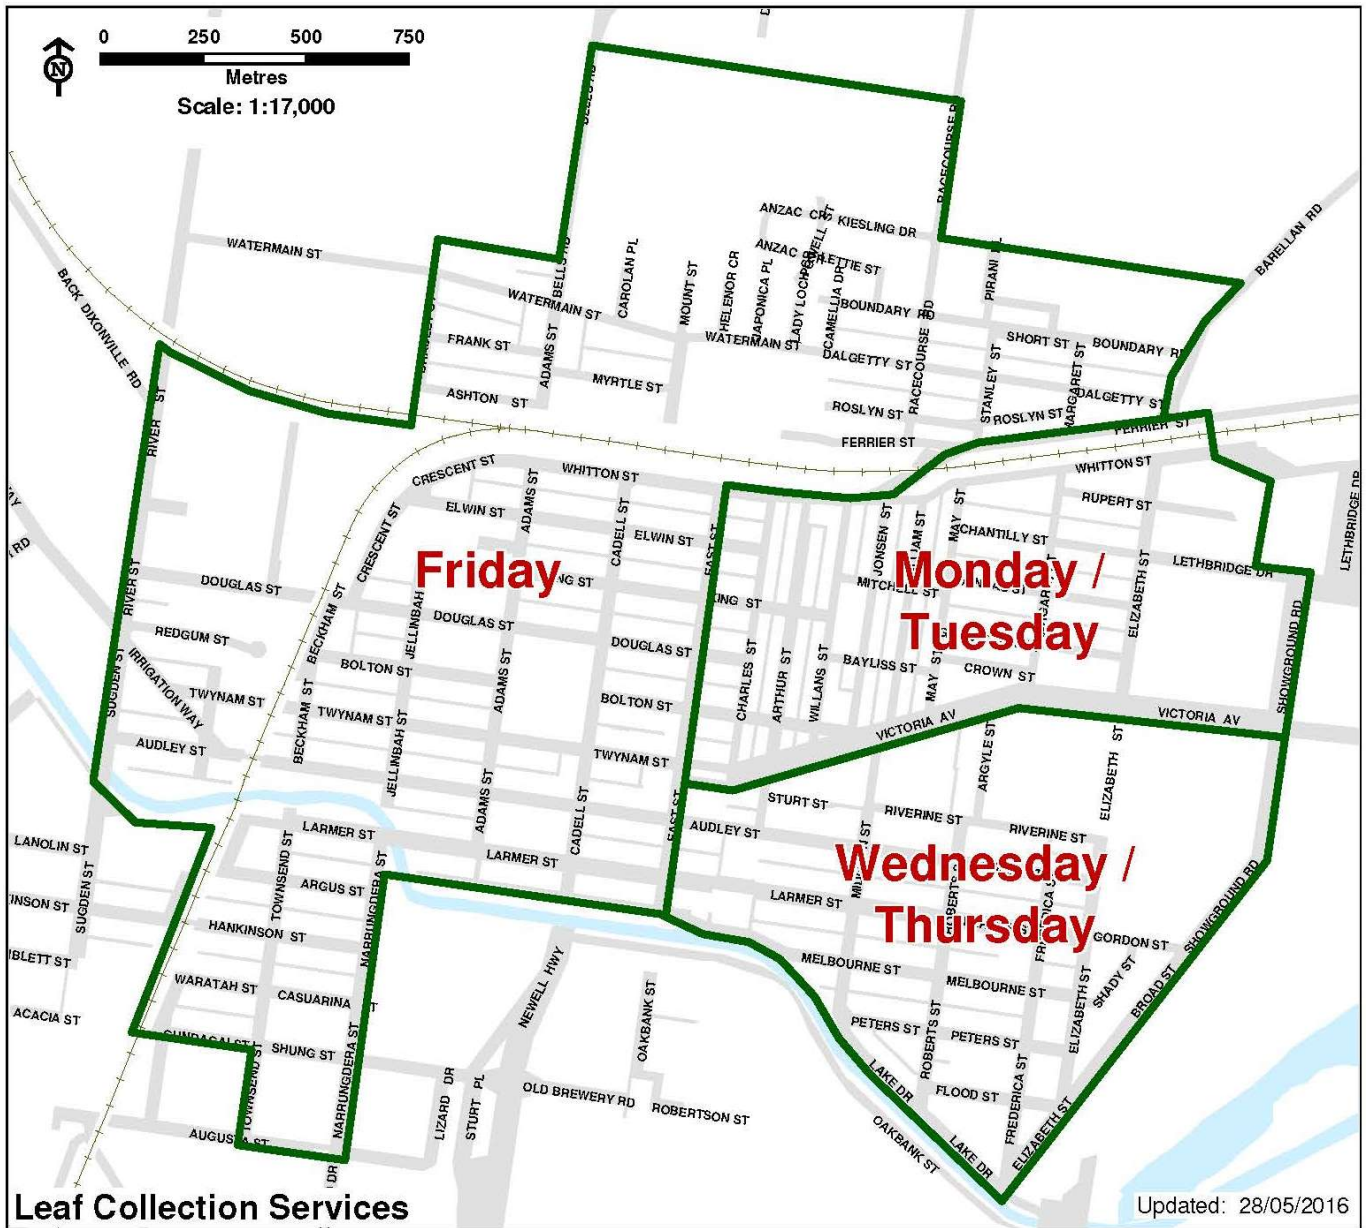

MEDIA RELEASE

END

Precis or Summary: Leaf Collection Time			
Attachments	Nil	Embargoed: N/A	
Authorised By: George Cowan - General Manager	Media Contact: Communications Officer, Edwina Foley T (02) 6959 5502		Number of Pages 2
Distribution To: Council Website, Facebook, Media – Local			Number: 17/18- 107